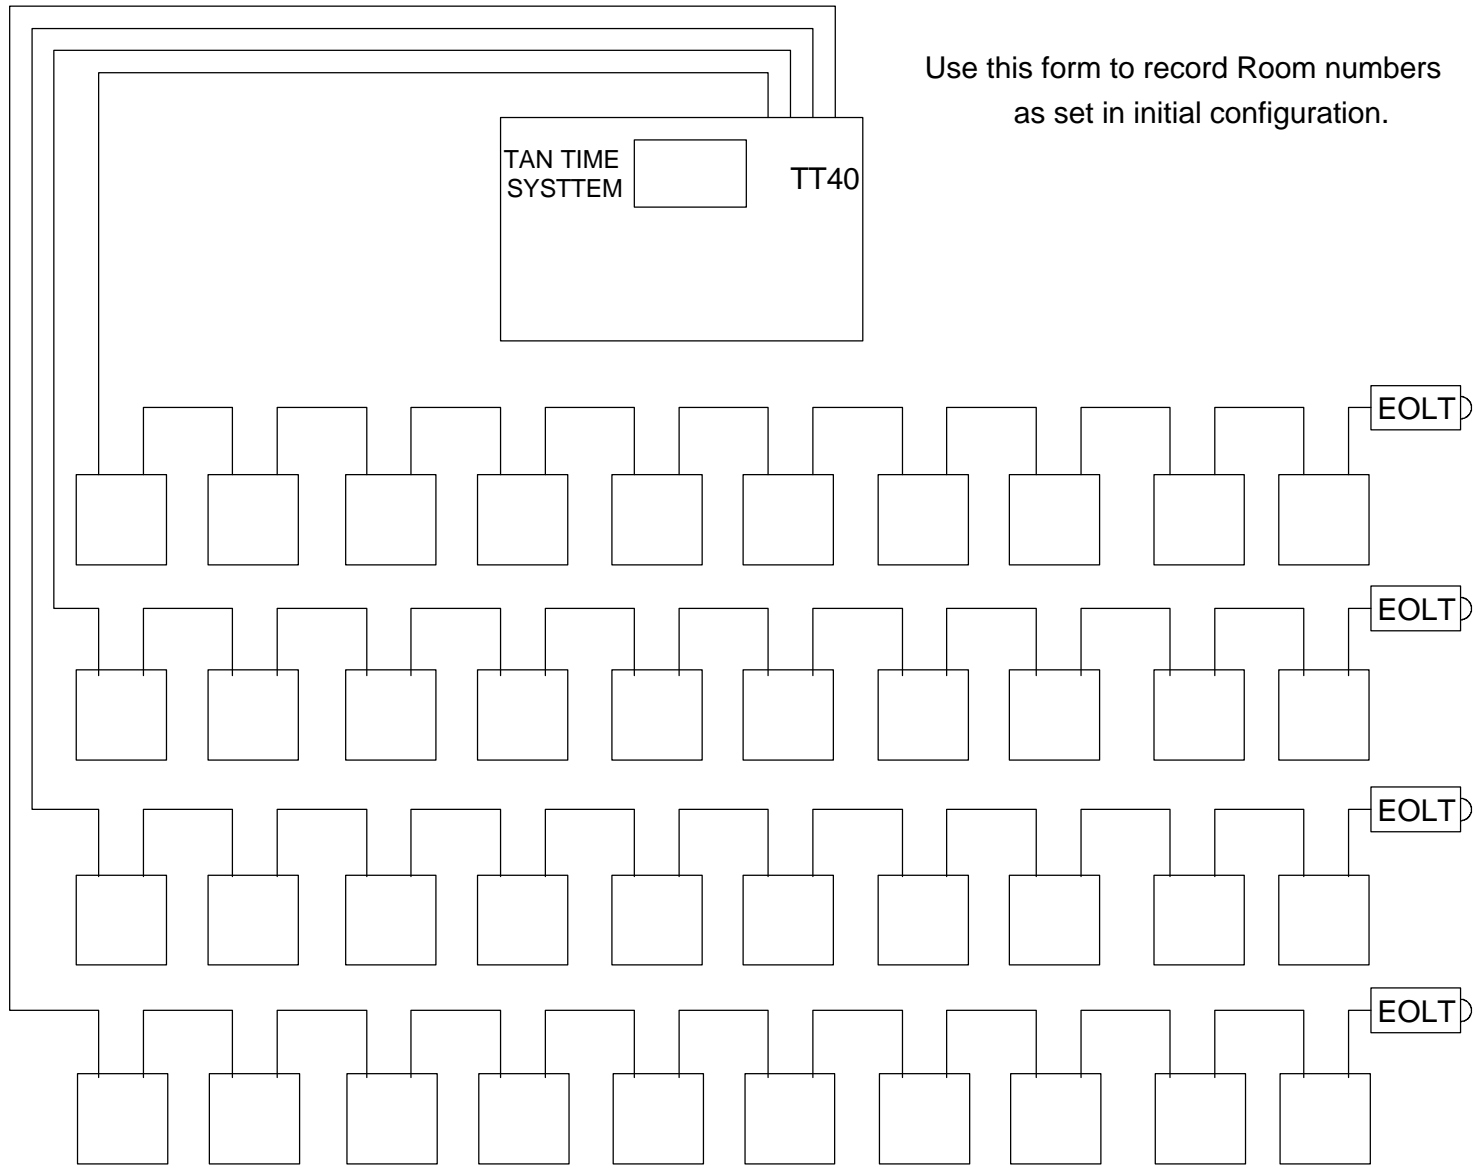

Tan Time TT-40 Installation Record.

Tan Time TT-40 Installation Record.

Room Parameters

ROOM # = 1	ROOM # = 2	ROOM # = 3	ROOM # = 4	ROOM # = 5
Delay Min =	Delay Min =	Delay Min =	Delay Min =	Delay Min =
Max Time =	Max Time =	Max Time =	Max Time =	Max Time =
Manual Start =	Manual Start =	Manual Start =	Manual Start =	Manual Start =
Bed Clean =	Bed Clean =	Bed Clean =	Bed Clean =	Bed Clean =
Computer Only =	Computer Only =	Computer Only =	Computer Only =	Computer Only =
Bulb Life Hours =	Bulb Life Hours =	Bulb Life Hours =	Bulb Life Hours =	Bulb Life Hours =
ROOM # = 6	ROOM # = 7	ROOM # = 8	ROOM # = 9	ROOM # = 10
Delay Min =	Delay Min =	Delay Min =	Delay Min =	Delay Min =
Max Time =	Max Time =	Max Time =	Max Time =	Max Time =
Manual Start =	Manual Start =	Manual Start =	Manual Start =	Manual Start =
Bed Clean =	Bed Clean =	Bed Clean =	Bed Clean =	Bed Clean =
Computer Only =	Computer Only =	Computer Only =	Computer Only =	Computer Only =
Bulb Life Hours =	Bulb Life Hours =	Bulb Life Hours =	Bulb Life Hours =	Bulb Life Hours =
ROOM # = 11	ROOM # = 12	ROOM # = 13	ROOM # = 14	ROOM # = 15
Delay Min =	Delay Min =	Delay Min =	Delay Min =	Delay Min =
Max Time =	Max Time =	Max Time =	Max Time =	Max Time =
Manual Start =	Manual Start =	Manual Start =	Manual Start =	Manual Start =
Bed Clean =	Bed Clean =	Bed Clean =	Bed Clean =	Bed Clean =
Computer Only =	Computer Only =	Computer Only =	Computer Only =	Computer Only =
Bulb Life Hours =	Bulb Life Hours =	Bulb Life Hours =	Bulb Life Hours =	Bulb Life Hours =
ROOM # = 16	ROOM # = 17	ROOM # = 18	ROOM # = 19	ROOM # = 20
Delay Min =	Delay Min =	Delay Min =	Delay Min =	Delay Min =
Max Time =	Max Time =	Max Time =	Max Time =	Max Time =
Manual Start =	Manual Start =	Manual Start =	Manual Start =	Manual Start =
Bed Clean =	Bed Clean =	Bed Clean =	Bed Clean =	Bed Clean =
Computer Only =	Computer Only =	Computer Only =	Computer Only =	Computer Only =
Bulb Life Hours =	Bulb Life Hours =	Bulb Life Hours =	Bulb Life Hours =	Bulb Life Hours =