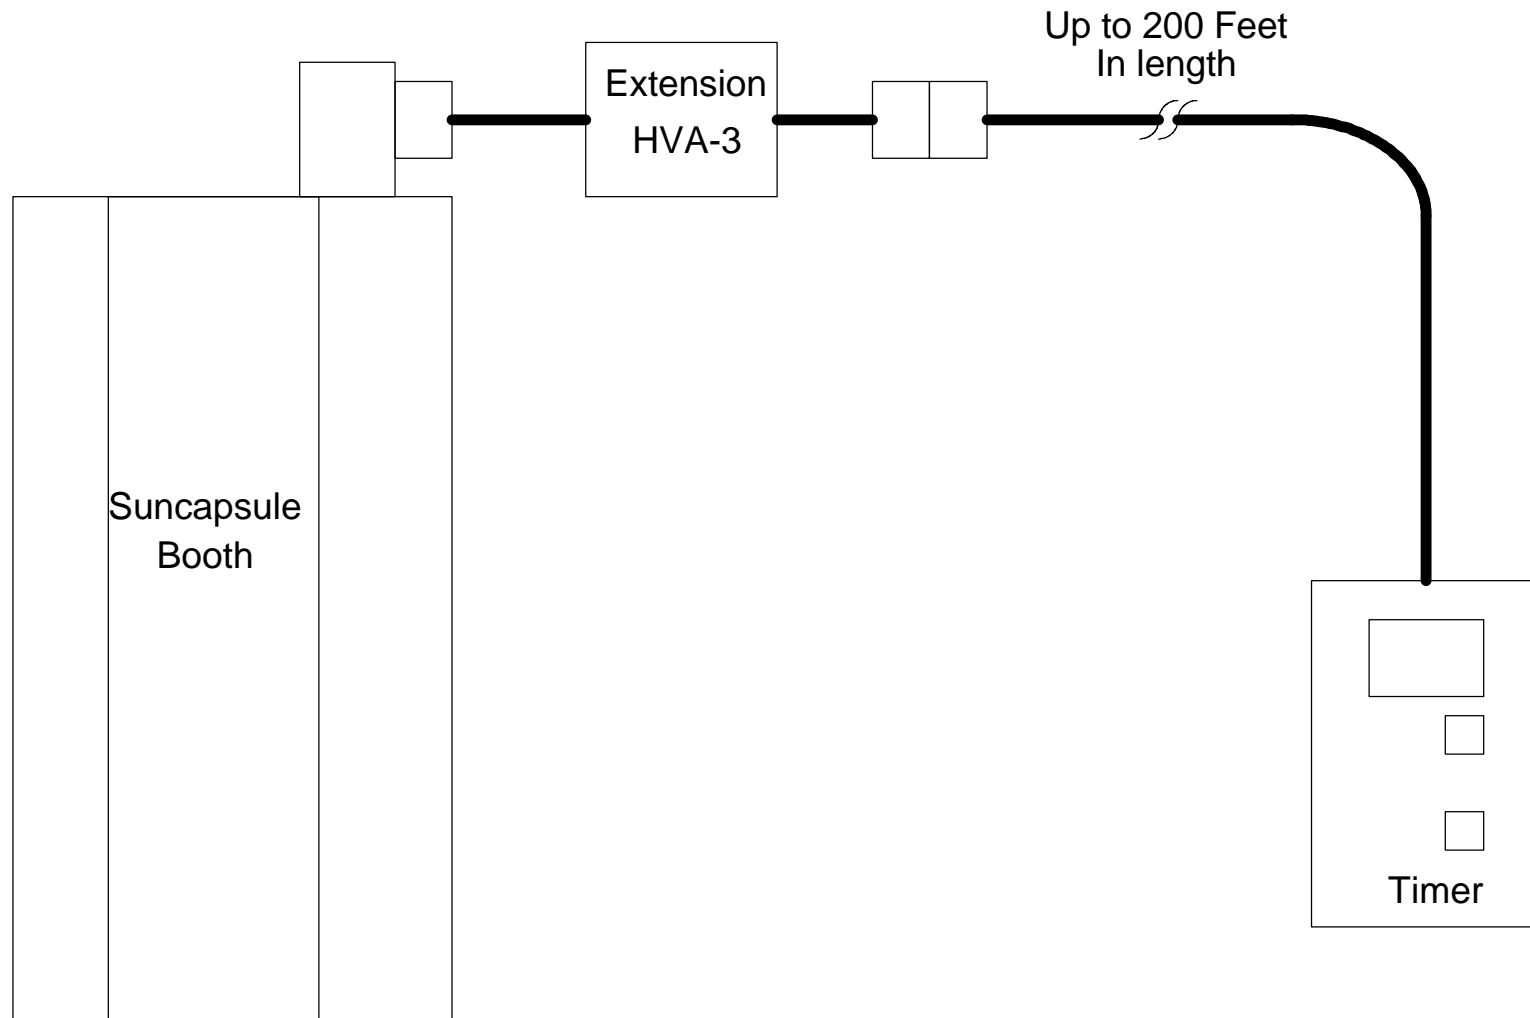

Extension HVA-3 to be located next to the Tanning Booth for use when a
When OEM Timer is located more than 60 feet from the Tanning Booth.

Extension HVA-3 MUST be directly connected to the Tanning Booth!